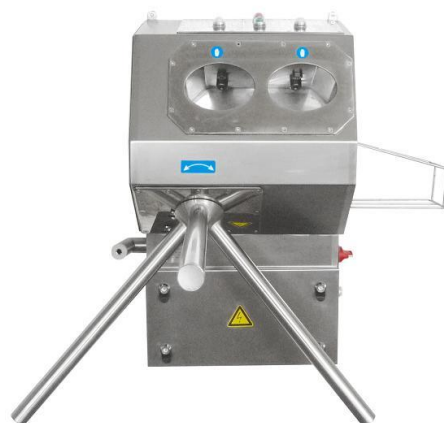

HYGIENE EQUIPMENT

HAND DISINFECTION UNIT WITH TURN STYLE 11.1102.00 (TWO-WAYS, RIGHT EXECUTION, WALL INSTALLATION)

The machine is designated for personal hygienic control when entering in and going out of working areas.

Activation by disinfection unit (entrance) and by photocell (unlock the turn style for exit). Disinfection process can be controlled by time.

The disinfectant can be left or right execution, floor or wall installation. Turn style rotation can be one-way (entrance only).

The machine complies with the Council Directives No. 2006/42/EC and 2006/95/EC and USDA regulations.