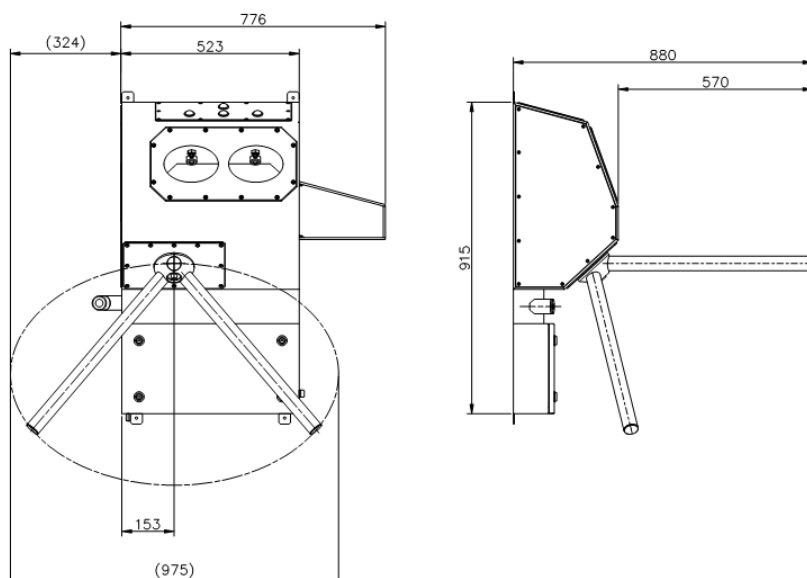

HYGIENE EQUIPMENT

HAND DISINFECTION UNIT WITH TURN STYLE 11.1102.00 (TWO-WAYS, RIGHT EXECUTION, WALL INSTALLATION)

The machine is designated for personal hygienic control when entering in and going out of working areas.

Activation by disinfection unit (entrance) and by photocell (unlock the turn style for exit). Disinfection process can be controlled by time.

The disinfectant can be left or right execution, floor or wall installation. Turn style rotation can be one-way (entrance only).

The machine complies with the Council Directives No. 2006/42/EC and 2006/95/EC and USDA regulations.